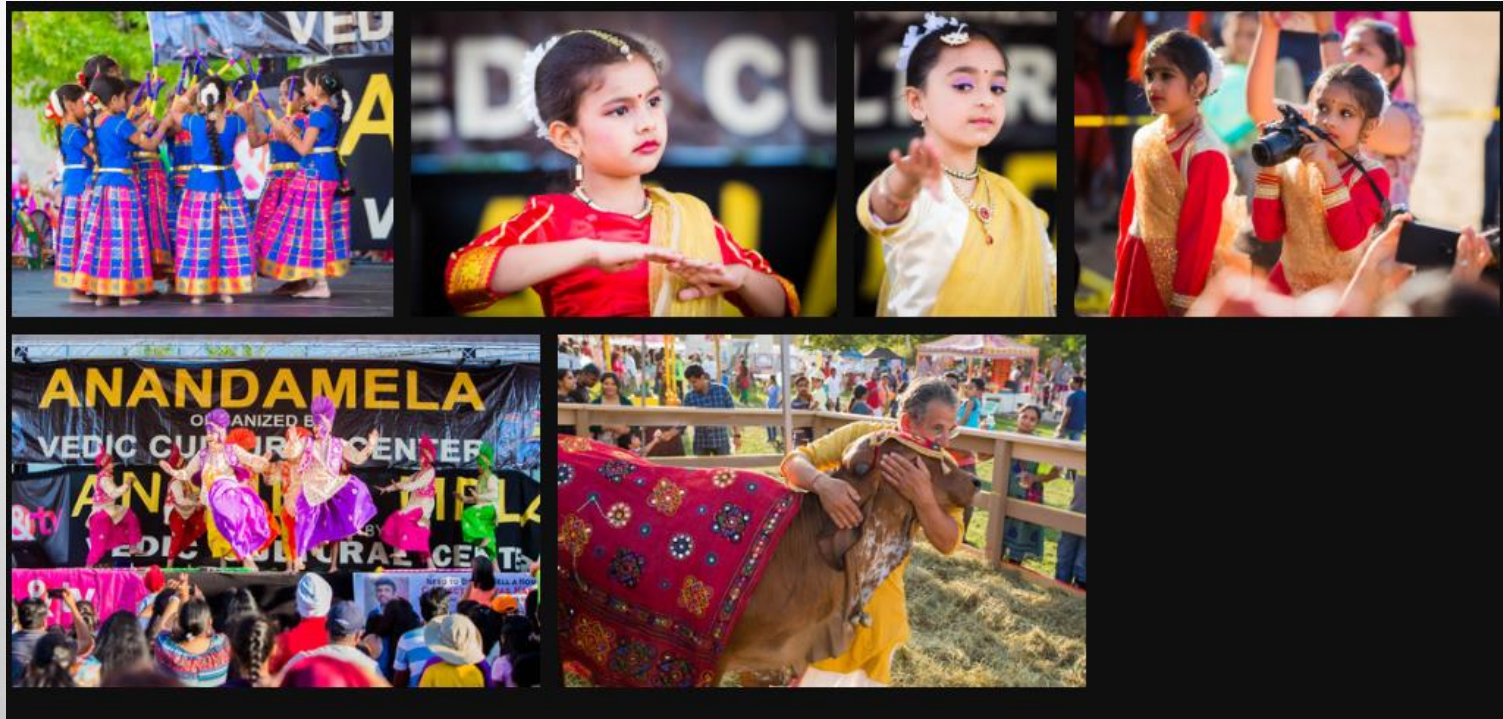

Would you love to be part of the solution?

Join the AnandaMela Patrons team today!